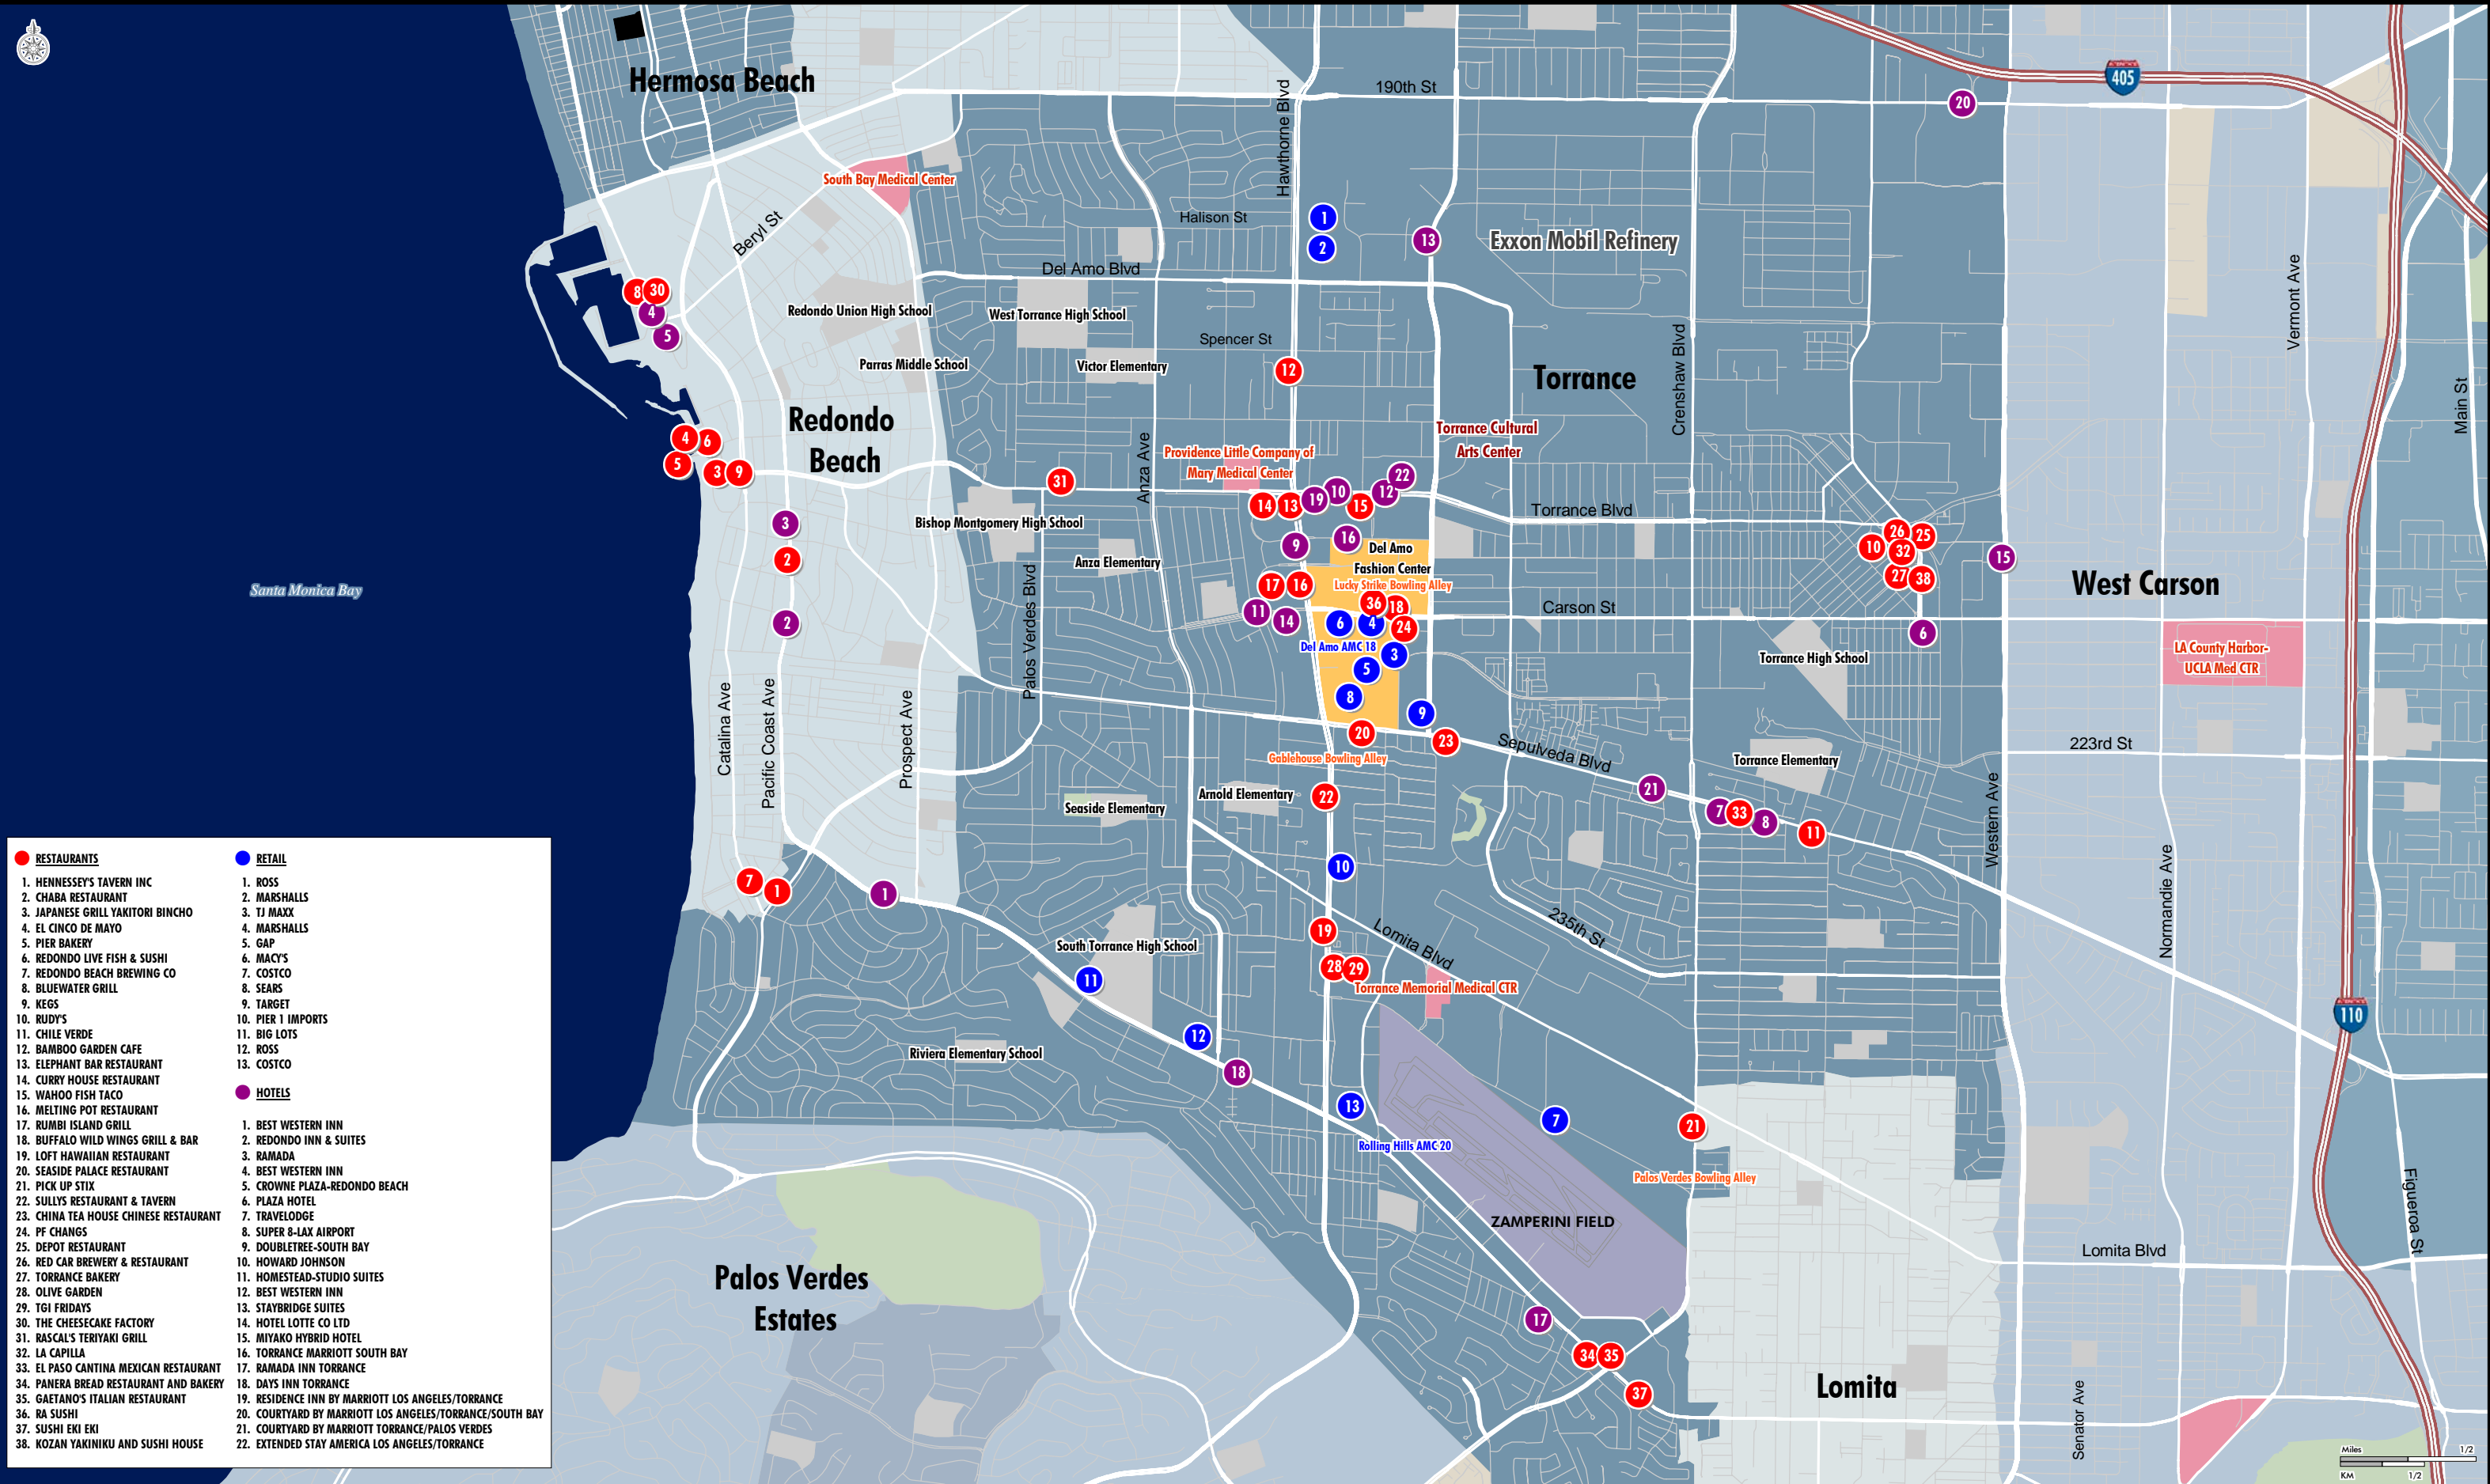

AMENITIES MAP TORRANCE, CA

● RESTAURANTS 1. HENNESSEY'S TAVERN INC 2. CHABA RESTAURANT 3. JAPANESE GRILL YAKITORI BINCHO 4. EL CINCO DE MAYO 5. PIER BAKERY 6. REDONDO LIVE FISH & SUSHI 7. REDONDO BEACH BREWING CO 8. BLUEWATER GRILL 9. KEGS 10. RUDY'S 11. CHILE VERDE 12. BAMBOO GARDEN CAFE 13. ELEPHANT BAR RESTAURANT 14. CURRY HOUSE RESTAURANT 15. WAHOO FISH TACO 16. MELTING POT RESTAURANT 17. RUMBI ISLAND GRILL 18. BUFFALO WILD WINGS GRILL & BAR 19. LOFT HAWAIIAN RESTAURANT 20. SEASIDE PALACE RESTAURANT 21. PICK UP STIX 22. SULLYS RESTAURANT & TAVERN 23. CHINA TEA HOUSE CHINESE RESTAURANT 24. PF CHANGS 25. DEPOT RESTAURANT 26. RED CAR BREWERY & RESTAURANT 27. TORRANCE BAKERY 28. OLIVE GARDEN 29. TGI FRIDAYS 30. THE CHEESECAKE FACTORY 31. RASCAL'S TERIYAKI GRILL 32. LA CAPILLA 33. EL PASO CANTINA MEXICAN RESTAURANT 34. PANERA BREAD RESTAURANT AND BAKERY 35. GAETANO'S ITALIAN RESTAURANT 36. RA SUSHI 37. SUSHI EKI EKI 38. KOZAN YAKINIKU AND SUSHI HOUSE	● RETAIL 1. ROSS 2. MARSHALLS 3. TJ MAXX 4. MARSHALLS 5. GAP 6. MACY'S 7. COSTCO 8. SEARS 9. TARGET 10. PIER 1 IMPORTS 11. BIG LOTS 12. ROSS 13. COSTCO	● HOTELS 1. BEST WESTERN INN 2. REDONDO INN & SUITES 3. RAMADA 4. BEST WESTERN INN 5. CROWNE PLAZA-REDONDO BEACH 6. PLAZA HOTEL 7. TRAVELodge 8. SUPER 8-LAX AIRPORT 9. DOUBLETREE-SOUTH BAY 10. HOWARD JOHNSON 11. HOMESTEAD-STUDIO SUITES 12. BEST WESTERN INN 13. STAYBRIDGE SUITES 14. HOTEL LOTTE CO LTD 15. MIYAKO HYBRID HOTEL 16. TORRANCE MARRIOTT SOUTH BAY 17. RAMADA INN TORRANCE 18. DAYS INN TORRANCE 19. RESIDENCE INN BY MARRIOTT LOS ANGELES/TORRANCE 20. COURTYARD BY MARRIOTT LOS ANGELES/TORRANCE/SOUTH BAY 21. COURTYARD BY MARRIOTT TORRANCE/PALOS VERDES 22. EXTENDED STAY AMERICA LOS ANGELES/TORRANCE